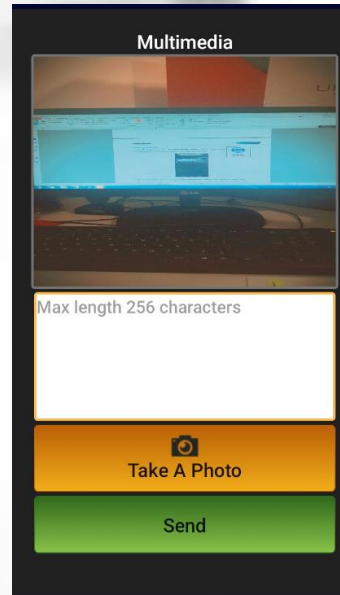

Scan NFC

✓ Card tapping successful

✓ Data Sent Successfully

With the tap on the NFC card, application can confirm your security inspection arrival to the location and system displays messages once confirmed.

MME

1 – Take a photo

3- Type the message (Maximum characters 225)

4- Click to send the MME

SOS

You can make an emergency call

Incident

You can send incident report by ticking the incidents mentioned in the application