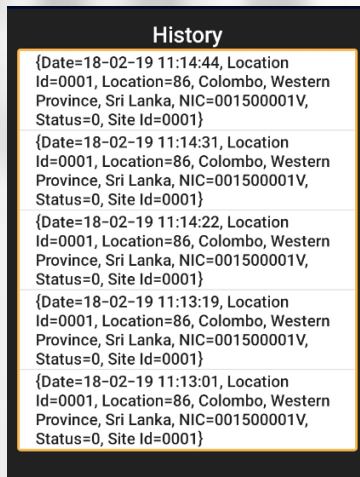

Settings

3- Download

Emergency contact download

1- Unsent Records' count (Technical issues can prevent sending MME, Patrol & Incident reports)

2- History shows the history of patrols

Incident Download

5- Recovery – Generate a report