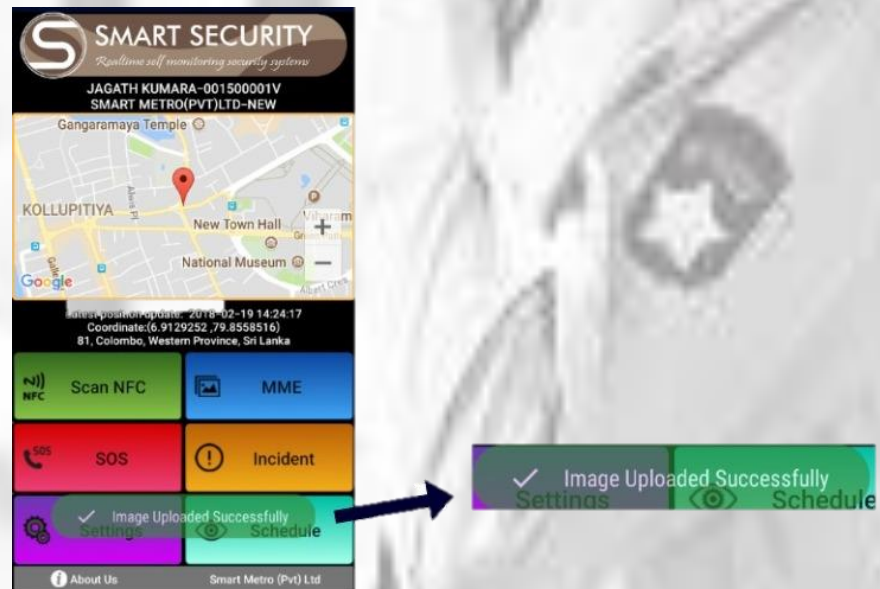

Secure Mate Application

“Secure Mate is an application that helps to maintain the integrity of security inspection system in a certain location. It provides simple and effective solutions to automated security management system. Secure Mate integrated with NFC technology for officer identification cards that help to identify each and every security guard and visited locations. And head of security can obtain a detailed report about the security service.”

Home Screen

1. **User's name & User Id**
2. **Google map which display the location**
3. **Map zoom in & out buttons (+/-)**
4. **Location update**
5. **Scan NFC**
6. **MME**
7. **SOS**
8. **Incident**
9. **Settings**
10. **Schedule**
11. **About us**

Scan NFC

✓ Card tapping successful

✓ Data Sent Successfully

With the tap on the NFC card, application can confirm your security inspection arrival to the location and system displays messages once confirmed.

MME

1 – Take a photo

3- Type the message (Maximum characters 225)

4- Click to send the MME

SOS

You can make an emergency call

Incident

You can send incident report by ticking the incidents mentioned in the application