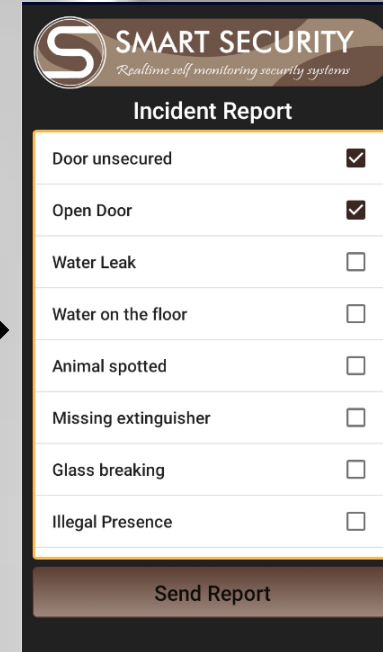

Home Screen

1. **User's name & User Id**
2. **Google map which display the location**
3. **Map zoom in & out buttons (+/-)**
4. **Location update**
5. **Scan NFC**
6. **MME**
7. **SOS**
8. **Incident**
9. **Settings**
10. **Schedule**
11. **About us**

Scan NFC

✓ Card tapping successful

✓ Data Sent Successfully

With the tap on the NFC card, application can confirm your security inspection arrival to the location and system displays messages once confirmed.

MME

1 – Take a photo

3- Type the message (Maximum characters 225)

4- Click to send the MME

SOS

You can make an emergency call

Incident

You can send incident report by ticking the incidents mentioned in the application

Settings

3- Download

Emergency contact download

1- Unsent Records' count (Technical issues can prevent sending MME, Patrol & Incident reports)

2- History shows the history of patrols

Incident Download

5- Recovery – Generate a report