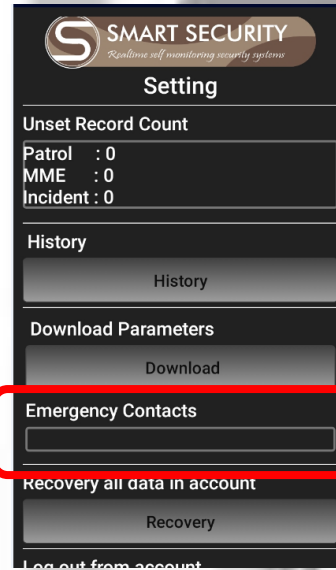

Home Screen

1. **User's name & User Id**
2. **Google map which display the location**
3. **Map zoom in & out buttons (+/-)**
4. **Location update**
5. **Scan NFC**
6. **MME**
7. **SOS**
8. **Incident**
9. **Settings**
10. **Schedule**
11. **About us**

Scan NFC

✓ Card tapping successful

✓ Data Sent Successfully

With the tap on the NFC card, application can confirm your security inspection arrival to the location and system displays messages once confirmed.

MME

1 – Take a photo

3- Type the message (Maximum characters 225)

4- Click to send the MME

SOS

You can make an emergency call

Incident

You can send incident report by ticking the incidents mentioned in the application

Settings

3- Download

Emergency contact download

1- Unsent Records' count (Technical issues can prevent sending MME, Patrol & Incident reports)

2- History shows the history of patrols

Incident Download

5- Recovery – Generate a report