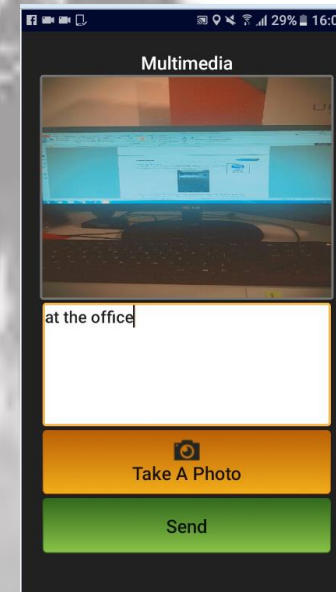

Secure Mate Application

“Secure Mate is an application that helps to maintain the integrity of security inspection system in a certain location. It provides simple and effective solutions to automated security management system. Secure Mate integrated with NFC technology for officer identification cards that help to identify each and every security guard and visited locations. And head of security can obtain a detailed report about the security service.”

Home Screen

1. **User's name & User Id**
2. **Google map which display the location**
3. **Map zoom in & out buttons (+/-)**
4. **Location update**
5. **Scan NFC**
6. **MME**
7. **SOS**
8. **Incident**
9. **Settings**
10. **Schedule**
11. **About us**

Scan NFC

✓ Card tapping successful

✓ Data Sent Successfully

With the tap on the NFC card, application can confirm your security inspection arrival to the location and system displays messages once confirmed.

MME

1 – Take a photo

3- Type the message (Maximum characters 225)

4- Click to send the MME

SOS

You can make an emergency call

Incident

You can send incident report by ticking the incidents mentioned in the application