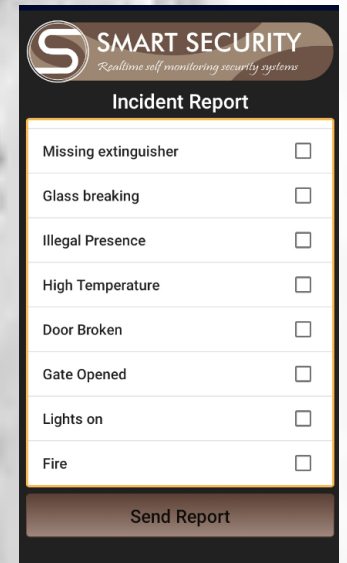

Scan NFC

✓ Card tapping successful

✓ Data Sent Successfully

With the tap on the NFC card, application can confirm your security inspection arrival to the location and system displays messages once confirmed.

MME

1 – Take a photo

3- Type the message (Maximum characters 225)

4- Click to send the MME

SOS

You can make an emergency call

Incident

You can send incident report by ticking the incidents mentioned in the application

Settings

3- Download

Emergency contact download

1- Unsent Records' count (Technical issues can prevent sending MME, Patrol & Incident reports)

2- History shows the history of patrols

Incident Download

5- Recovery – Generate a report

Secure-Mate solution is the first ever security system which integrates NFC,GPS and GSM technology in providing a monitoring tool for organizations to ensure that security companies are complying with the agreed service levels and are performing the routine security checks at different sites and location. Smart Merto launching their real time NFC security surveillance solution, which comprises of NFC,GPS and GSM technology.