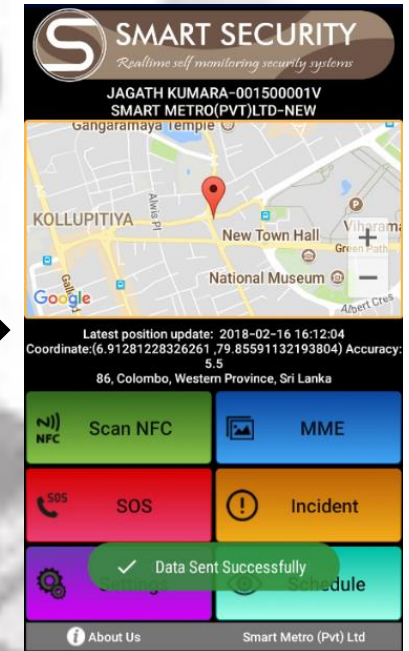

Secure Mate Application

“Secure Mate is an application that helps to maintain the integrity of security inspection system in a certain location. It provides simple and effective solutions to automated security management system. Secure Mate integrated with NFC technology for officer identification cards that help to identify each and every security guard and visited locations. And head of security can obtain a detailed report about the security service.”

Home Screen

1. **User's name & User Id**
2. **Google map which display the location**
3. **Map zoom in & out buttons (+/-)**
4. **Location update**
5. **Scan NFC**
6. **MME**
7. **SOS**
8. **Incident**
9. **Settings**
10. **Schedule**
11. **About us**

Scan NFC

✓ Card tapping successful

✓ Data Sent Successfully

With the tap on the NFC card, application can confirm your security inspection arrival to the location and system displays messages once confirmed.

MME

1 – Take a photo

3- Type the message (Maximum characters 225)

4- Click to send the MME

SOS

You can make an emergency call

Incident

You can send incident report by ticking the incidents mentioned in the application