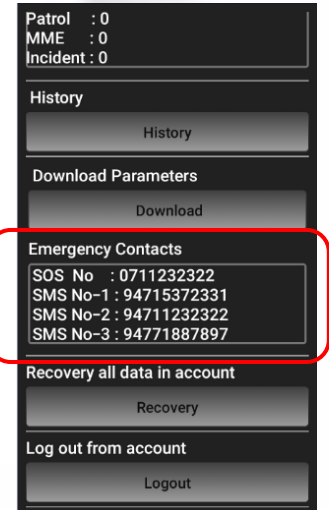

Home Screen

1. **User's name & User Id**
2. **Google map which display the location**
3. **Map zoom in & out buttons (+/-)**
4. **Location update**
5. **Scan NFC**
6. **MME**
7. **SOS**
8. **Incident**
9. **Settings**
10. **Schedule**
11. **About us**

Scan NFC

✓ Card tapping successful

✓ Data Sent Successfully

With the tap on the NFC card, application can confirm your security inspection arrival to the location and system displays messages once confirmed.

MME

1 – Take a photo

3- Type the message (Maximum characters 225)

4- Click to send the MME

SOS

You can make an emergency call

Incident

You can send incident report by ticking the incidents mentioned in the application

Settings

3- Download

Emergency contact download

1- Unsent Records' count (Technical issues can prevent sending MME, Patrol & Incident reports)

2- History shows the history of patrols

Incident Download

5- Recovery – Generate a report