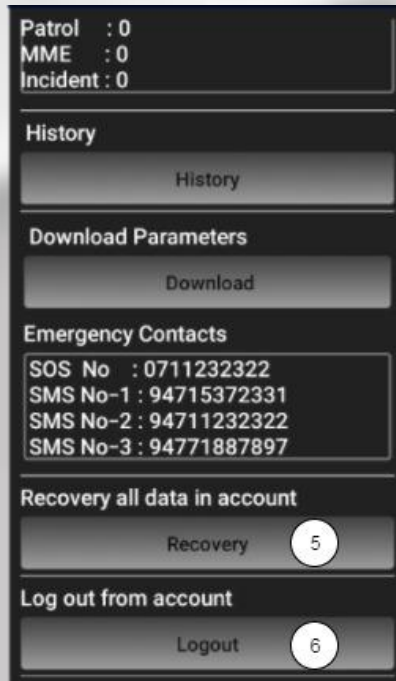

Home Screen

1. **User's name & User Id**
2. **Google map which display the location**
3. **Map zoom in & out buttons (+/-)**
4. **Location update**
5. **Scan NFC**
6. **MME**
7. **SOS**
8. **Incident**
9. **Settings**
10. **Schedule**
11. **About us**

Scan NFC

✓ Card tapping successful

✓ Data Sent Successfully

With the tap on the NFC card, application can confirm your security inspection arrival to the location and system displays messages once confirmed.

MME

1 – Take a photo

3- Type the message (Maximum characters 225)

4- Click to send the MME

SOS

You can make an emergency call

Incident

You can send incident report by ticking the incidents mentioned in the application

Settings

3- Download

Emergency contact download

1- Unsent Records' count (Technical issues can prevent sending MME, Patrol & Incident reports)

2- History shows the history of patrols

Incident Download

5- Recovery – Generate a report