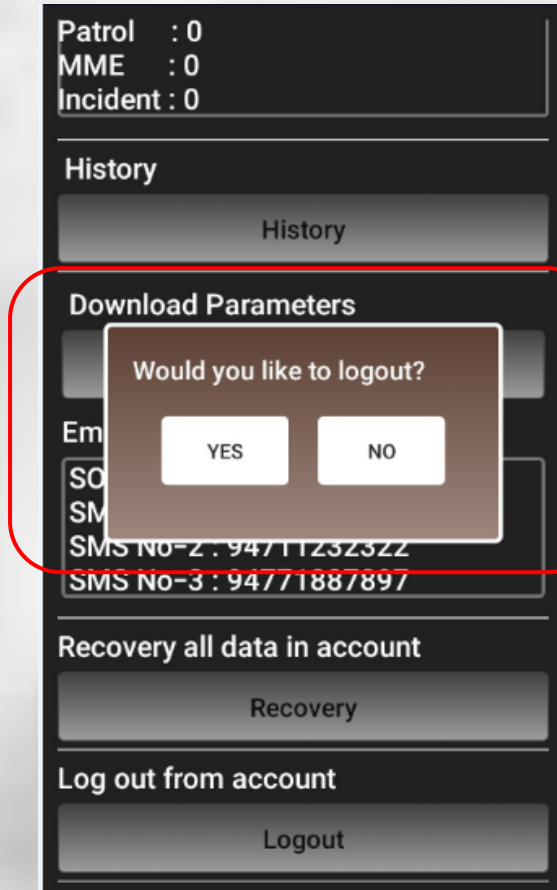

5- Recovery – Generate a report

6- Logout

Schedule

About Us

Can view assigned locations as below

About Us

Smart Metro is an International software application development company specializes in near field communication and based in Sri Lanka.

Secure-Mate solution is the first ever security system which integrates NFC,GPS and GSM technology in providing a monitoring tool for organizations to ensure that security companies are complying with the agreed service levels and are performing the routine security checks at different sites and location. Smart Merto launching their real time NFC security surveillance solution, which comprises of NFC,GPS and GSM technology.

Smart Metro HQ

Smart Metro (Pvt)Ltd
#84,
Srimath Anagarika Dharmapala Mawatha,
Colombo - 07,
Sri Lanka.

Contact us

Tele: +94 112 675 900
Fax : +94 112 675 900
Email: info@smartmetro.lk
Web :www.smartmetro.lk

© Copyright Smart Metro(Pvt)Ltd 2018

Smart Metro (Pvt) Ltd,
No.84, Srimath Anagarika Dharmapala Mawatha,
Colombo – 07, Sri Lanka.

Tel : + 94 112 675 900
Fax : + 94 112 675 900