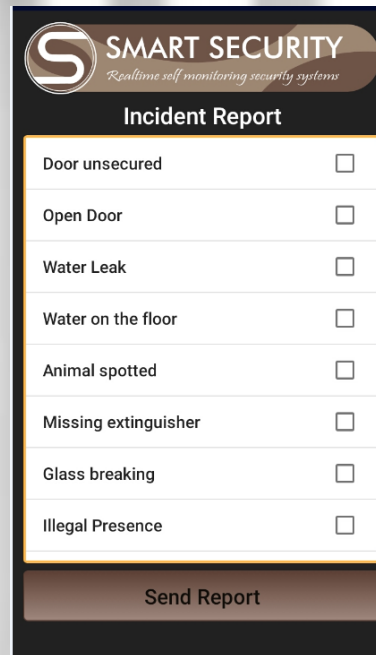

Home Screen

1. **User's name & User Id**
2. **Google map which display the location**
3. **Map zoom in & out buttons (+/-)**
4. **Location update**
5. **Scan NFC**
6. **MME**
7. **SOS**
8. **Incident**
9. **Settings**
10. **Schedule**
11. **About us**

Scan NFC

✓ Card tapping successful

✓ Data Sent Successfully

With the tap on the NFC card, application can confirm your security inspection arrival to the location and system displays messages once confirmed.

MME

1 – Take a photo

3- Type the message (Maximum characters 225)

4- Click to send the MME

SOS

You can make an emergency call

Incident

You can send incident report by ticking the incidents mentioned in the application

Settings

3- Download

Emergency contact download

1- Unsent Records' count (Technical issues can prevent sending MME, Patrol & Incident reports)

2- History shows the history of patrols

Incident Download

5- Recovery – Generate a report